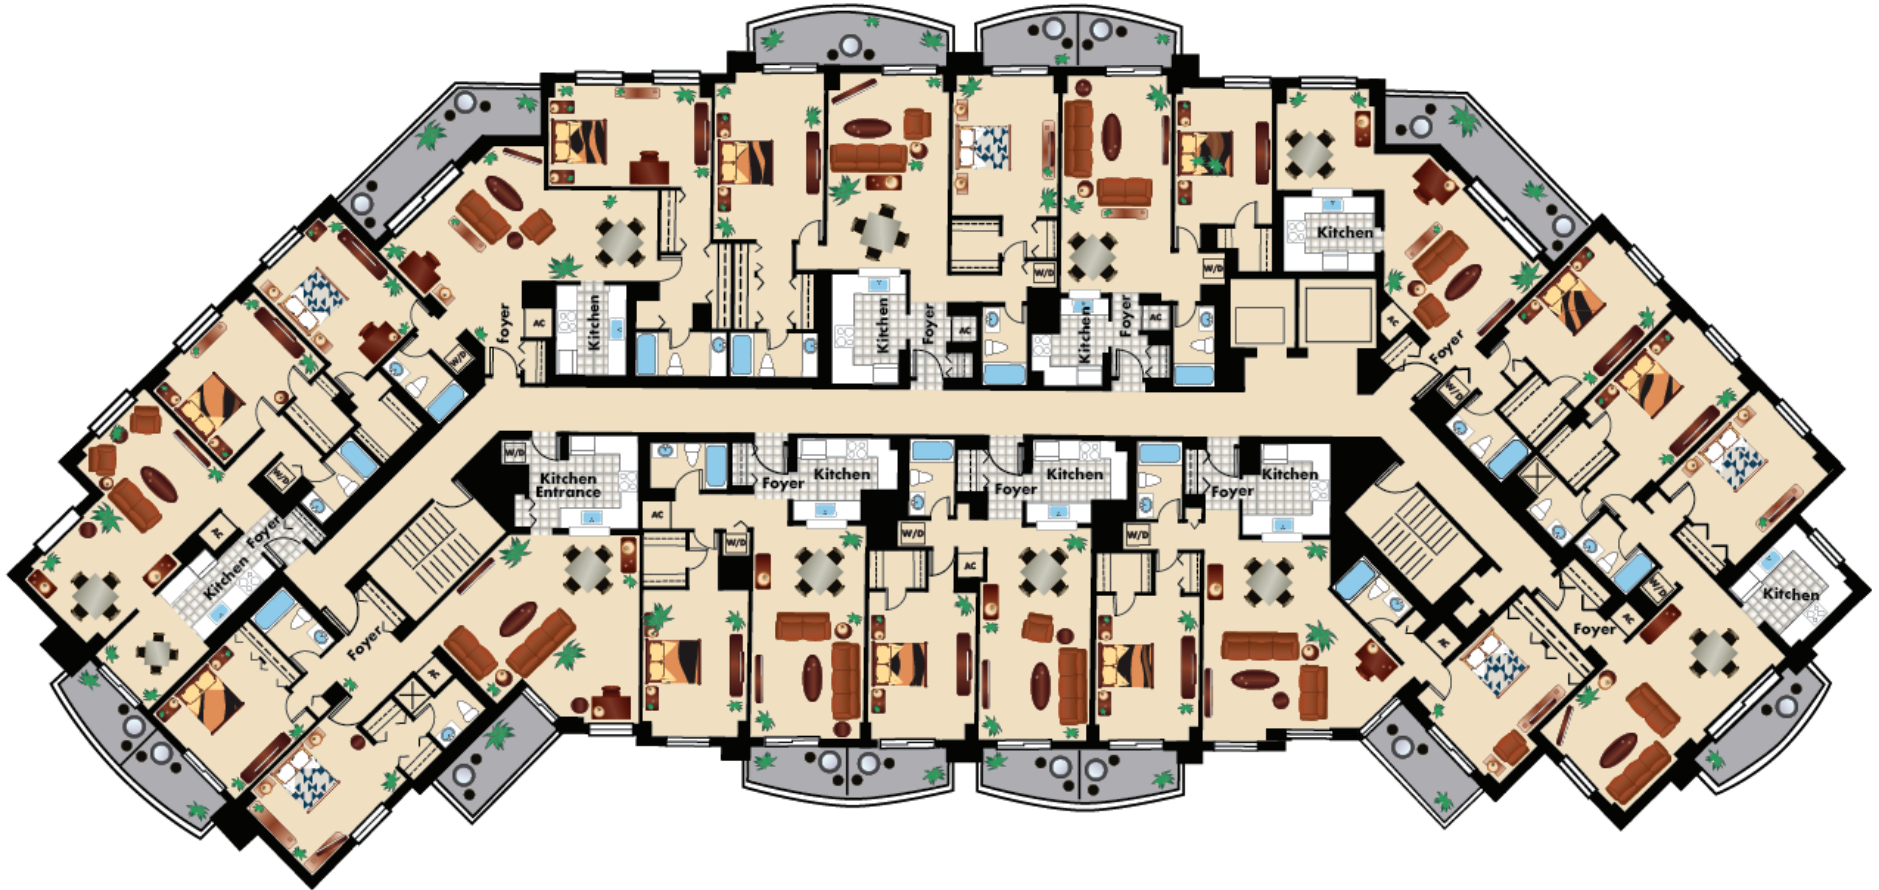

# BETHESDA PLACE

— APARTMENTS —

A POLINGER COMMUNITY

7701 Woodmont Ave, Bethesda, MD 20814  
P 888-883-02630 [bethesdaplace.net](http://bethesdaplace.net)

 **POLINGER COMPANY**  
EST. 1947